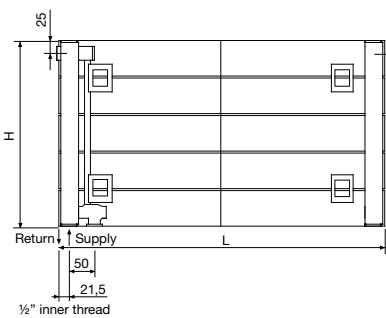

VIOLA HORIZONTAL (H1-RO, H1L1-RO, H2-RO, H2L1-RO, H2L2-RO)

	H1-RO / H1L1-RO / H2-RO / H2L1-RO / H2L2-RO																
Width (L)	500	600	700	800	900	1000	1100	1200	1400	1600	1800	2000	2200	2400	2600	2800	3000
Centre between the connections at the bottom 18 (R1)	457	557	657	757	857	957	1057	1157	1357	1557	1757	1957	2157	2357	2557	2757	2957
Height (H)	288	360	433	505	578	650	723	795	868								
Centre between the lateral connections 23/67 (R2)	238	310	383	455	528	600	673	745	818								
Centre between the brackets	L-152	H-145															
Centre between the brackets (H2L2-RO)		H-143															