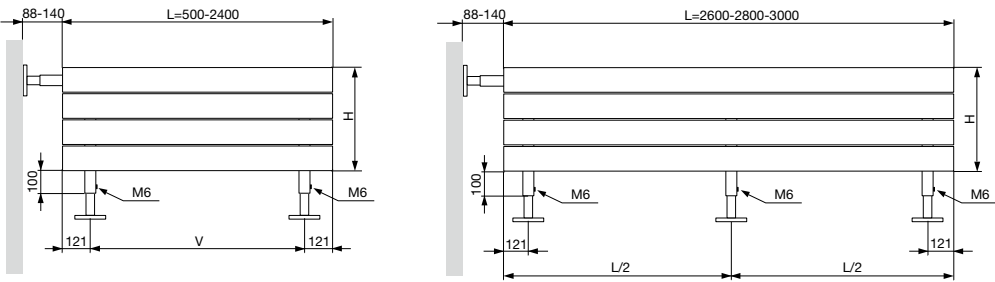

VIOLA HORIZONTAL (H2-RO, H2L1-RO) FREE-STANDING INSTALLATION

	FREE-STANDING H2-RO / H2L1-RO																
Width (L)	500	600	700	800	900	1000	1100	1200	1400	2600	2800	3000					
Centre between the feet (V)	258	358	458	558	658	758	858	958	1158	777	827	877