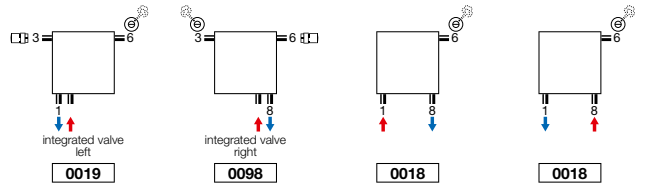

VIOLA HORIZONTAL: H1-RO / H1L1-RO / H2-RO / H2L1-RO / H2L2-RO

- Connection mm only possible with even number of tubes