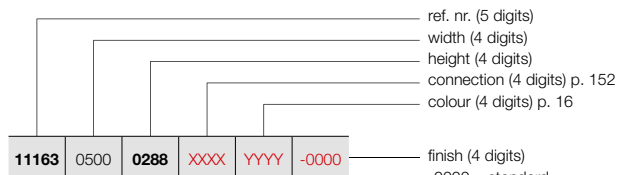

HOW TO ORDER VIOLA HORIZONTAL

Delivery time 15 - 30 working days
(transport duration not included)

ref. nr. (5 digits)
width (4 digits)
height (4 digits)
connection (4 digits) p. 152
colour (4 digits) p. 16

finish (4 digits)
-0000 = standard
-0001 = free-standing (H2-RO)
thermostatic head integrated valve:
-0003 = white
-0004 = chrome
-0005 = stainless steel
-0007 = telescopic feet + lateral supports

FREE-STANDING INSTALLATION (H2-RO)

See p. 150 for additional accessories.