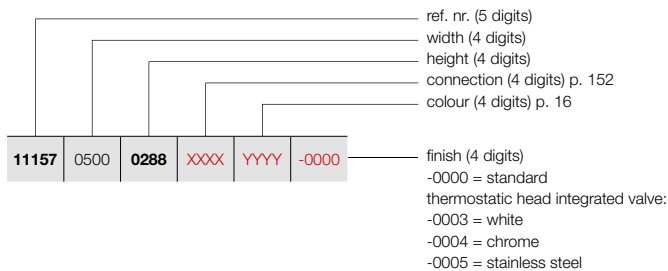

CE 05 in conformity with EN442-1: radiators and convectors

For heat outputs in other regimes, see p. 308 (correction factors)

VIOLA HORIZONTAL (H1-RO)

H1-RO

HOW TO ORDER VIOLA HORIZONTAL

Delivery time 15 - 30 working days
(transport duration not included)