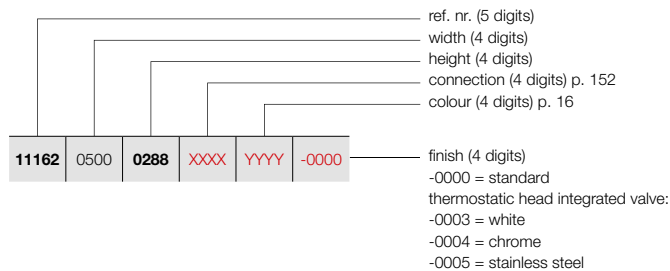

CE 05 in conformity with EN442-1: radiators and convectors

For heat outputs in other regimes, see p. 308 (correction factors)

VIOLA HORIZONTAL (H2L2-RO)

H2L2-RO

HOW TO ORDER VIOLA HORIZONTAL

Delivery time 15 - 30 working days
(transport duration not included)