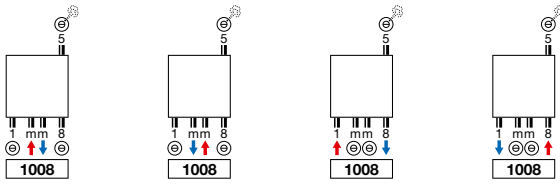

VIOLA VERTICAL: V1-ZB / V1L1-ZB / V2-ZB (STOCK)