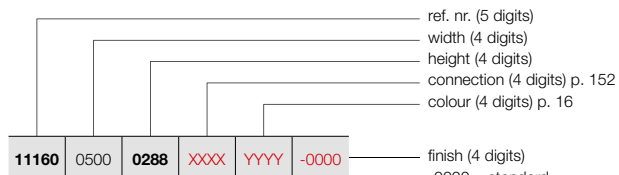

HOW TO ORDER VIOLA HORIZONTAL

Delivery time 15 - 30 working days
(transport duration not included)

11160	0500	0288	XXXX	YYYY	-0000

FREE-STANDING INSTALLATION (H2L1-RO)

See p. 150 for additional accessories.

1. finish (4 digits)
   -0000 = standard
   -0001 = free-standing (H2L1-RO)
   thermostatic head integrated valve:
   -0003 = white
   -0004 = chrome
   -0005 = stainless steel
   -0007 = telescopic feet + lateral supports