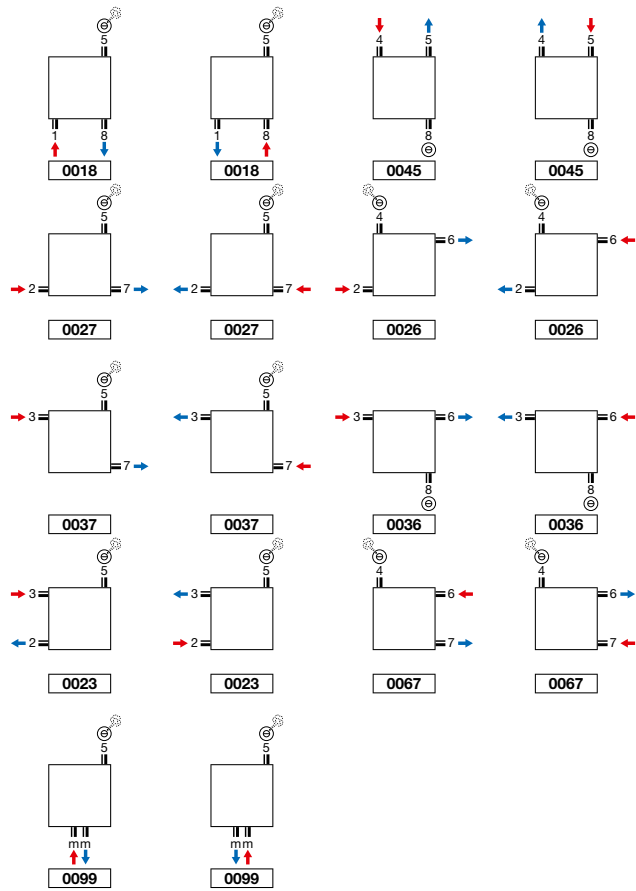

VIOLA VERTICAL: V1-ZB / V1L1-ZB / V2-ZB (NON STOCK)

- Integrated valve (extra charge) (see p. 302)

Attention: connecting the radiator can only be as shown by the connecting icons. For any other connection method, we take no responsibility.