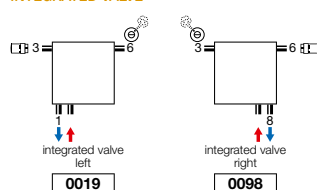

RECOMMENDED CONNECTION INTEGRATED VALVE

Other connection methods, see p. 152

RECOMMENDED FOR THE BATHROOM IN OPTION

ref. nr. 118230100000099
Fittings, see p. 313

towel rail (chrome)
ref. nr. 118322300000099

Other accessories, see p. 151