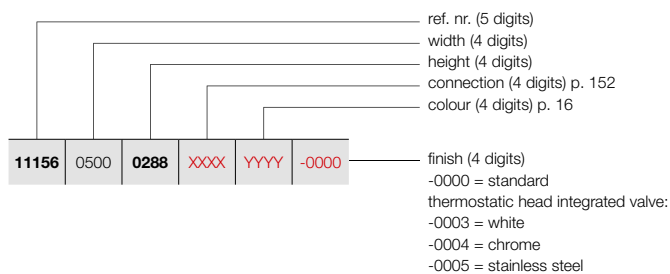

HOW TO ORDER VIOLA HORIZONTAL

Delivery time 15 - 30 working days
(transport duration not included)