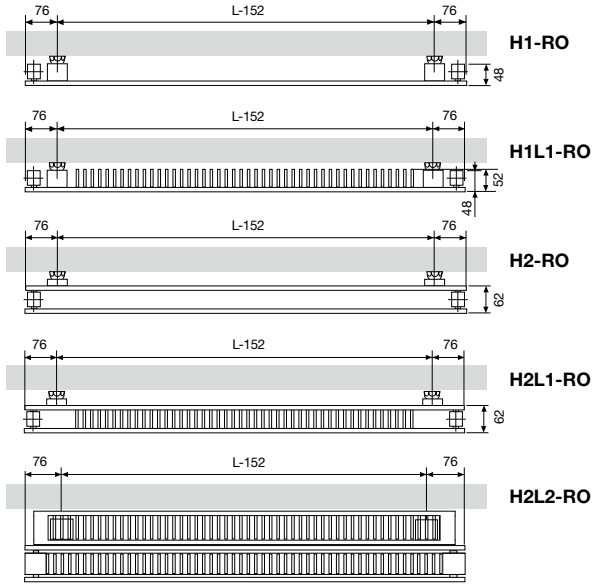

d = distance front of the accessory up to front of the radiator
a = distance accessory up to the radiator
available from stock

VIOLA VERTICAL: V1-ZB / V1L1-ZB / V2-ZB (STOCK)

VIOLA HORIZONTAL: H1-RO / H1L1-RO / H2-RO / H2L1-RO / H2L2-RO

- Connection mm only possible with even number of tubes

VIOLA VERTICAL: V1-ZB / V1L1-ZB / V2-ZB (NON STOCK)

- Integrated valve (extra charge) (see p. 302)

Attention: connecting the radiator can only be as shown by the connecting icons. For any other connection method, we take no responsibility.

VIOLA HORIZONTAL (H1-RO, H1L1-RO, H2-RO, H2L1-RO, H2L2-RO)

	H1-RO / H1L1-RO / H2-RO / H2L1-RO / H2L2-RO																
Width (L)	500	600	700	800	900	1000	1100	1200	1400	1600	1800	2000	2200	2400	2600	2800	3000
Centre between the connections at the bottom 18 (R1)	457	557	657	757	857	957	1057	1157	1357	1557	1757	1957	2157	2357	2557	2757	2957
Height (H)	288	360	433	505	578	650	723	795	868								
Centre between the lateral connections 23/67 (R2)	238	310	383	455	528	600	673	745	818								
Centre between the brackets	L-152	H-145															
Centre between the brackets (H2L2-RO)		H-143															