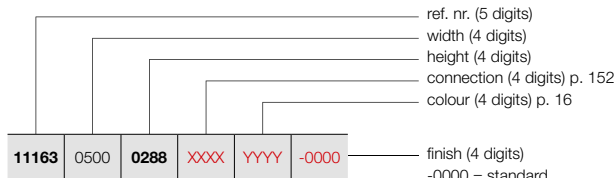

HOW TO ORDER VIOLA HORIZONTAL

Delivery time 15 - 30 working days
(transport duration not included)

11163	0500	0288	XXXX	YYYY	-0000

1. finish (4 digits)
   -0000 = standard
   -0001 = free-standing (H2-RO)
   thermostatic head integrated valve:
   -0003 = white
   -0004 = chrome
   -0005 = stainless steel
   -0007 = telescopic feet + lateral supports

FREE-STANDING INSTALLATION (H2-RO)

See p. 150 for additional accessories.