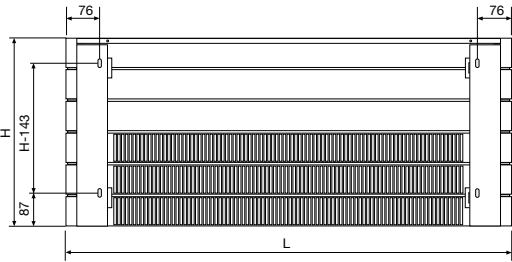

d = distance front of the accessory up to front of the radiator
a = distance accessory up to the radiator
available from stock

VIOLA VERTICAL: V1-ZB / V1L1-ZB / V2-ZB (STOCK)

VIOLA HORIZONTAL: H1-RO / H1L1-RO / H2-RO / H2L1-RO / H2L2-RO

- Connection mm only possible with even number of tubes

VIOLA VERTICAL: V1-ZB / V1L1-ZB / V2-ZB (NON STOCK)

- Integrated valve (extra charge) (see p. 302)

Attention: connecting the radiator can only be as shown by the connecting icons. For any other connection method, we take no responsibility.

VIOLA HORIZONTAL (H1-RO, H1L1-RO, H2-RO, H2L1-RO, H2L2-RO)

	H1-RO / H1L1-RO / H2-RO / H2L1-RO / H2L2-RO																
Width (L)	500	600	700	800	900	1000	1100	1200	1400	1600	1800	2000	2200	2400	2600	2800	3000
Centre between the connections at the bottom 18 (R1)	457	557	657	757	857	957	1057	1157	1357	1557	1757	1957	2157	2357	2557	2757	2957
Height (H)	288	360	433	505	578	650	723	795	868								
Centre between the lateral connections 23/67 (R2)	238	310	383	455	528	600	673	745	818								
Centre between the brackets	L-152	H-145															
Centre between the brackets (H2L2-RO)		H-143															