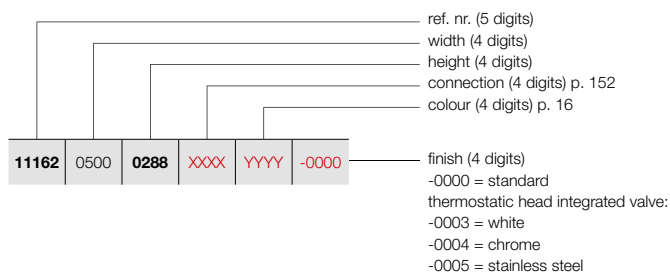

HOW TO ORDER VIOLA HORIZONTAL

Delivery time 15 - 30 working days
(transport duration not included)