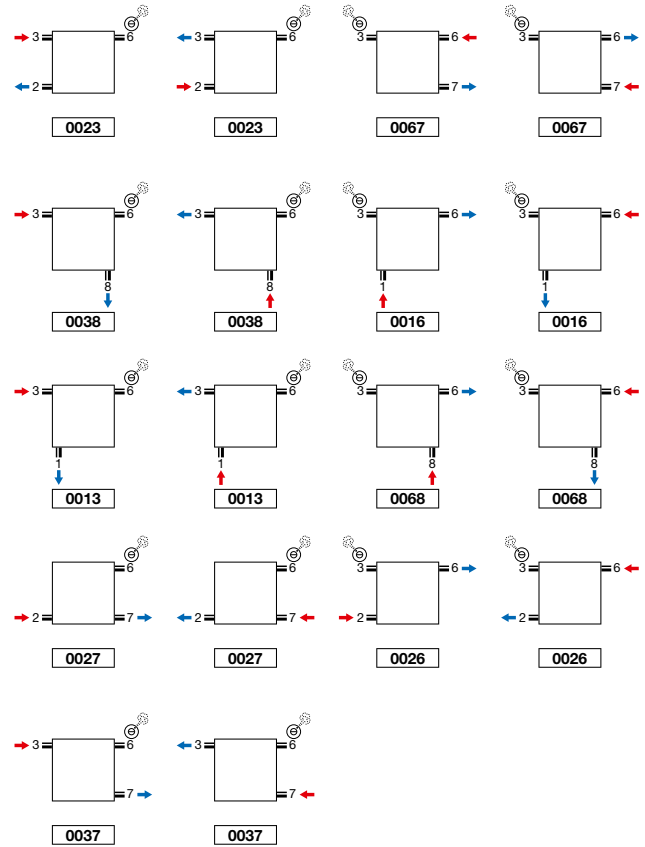

VIOLA VERTICAL: V1-ZB / V1L1-ZB / V2-ZB (NON STOCK)

- Integrated valve (extra charge) (see p. 302)

Attention: connecting the radiator can only be as shown by the connecting icons. For any other connection method, we take no responsibility.