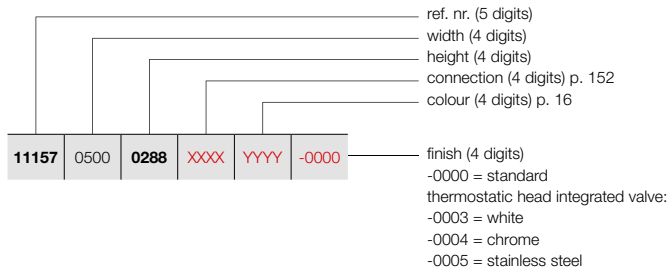

HOW TO ORDER VIOLA HORIZONTAL

Delivery time 15 - 30 working days
(transport duration not included)