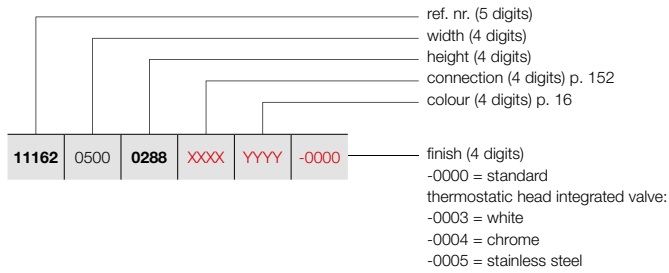

HOW TO ORDER VIOLA HORIZONTAL

Delivery time 15 - 30 working days
(transport duration not included)