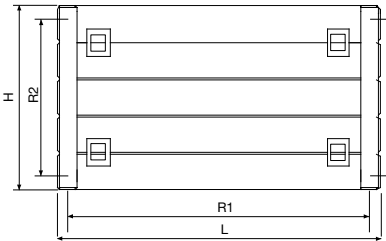

- Connection mm only possible with even number of tubes

VIOLA VERTICAL: V1-ZB / V1L1-ZB / V2-ZB (NON STOCK)

- Integrated valve (extra charge) (see p. 302)

Attention: connecting the radiator can only be as shown by the connecting icons. For any other connection method, we take no responsibility.

VIOLA HORIZONTAL (H1-RO, H1L1-RO, H2-RO, H2L1-RO, H2L2-RO)

	H1-RO / H1L1-RO / H2-RO / H2L1-RO / H2L2-RO																
Width (L)	500	600	700	800	900	1000	1100	1200	1400	1600	1800	2000	2200	2400	2600	2800	3000
Centre between the connections at the bottom 18 (R1)	457	557	657	757	857	957	1057	1157	1357	1557	1757	1957	2157	2357	2557	2757	2957
Height (H)	288	360	433	505	578	650	723	795	868								
Centre between the lateral connections 23/67 (R2)	238	310	383	455	528	600	673	745	818								
Centre between the brackets	L-152	H-145															
Centre between the brackets (H2L2-RO)		H-143															