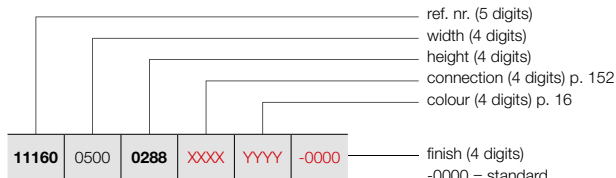

HOW TO ORDER VIOLA HORIZONTAL

Delivery time 15 - 30 working days
(transport duration not included)

FREE-STANDING INSTALLATION (H2L1-RO)

See p. 150 for additional accessories.

1. finish (4 digits)
   -0000 = standard
   -0001 = free-standing (H2L1-RO)
   thermostatic head integrated valve:
   -0003 = white
   -0004 = chrome
   -0005 = stainless steel
   -0007 = telescopic feet + lateral supports