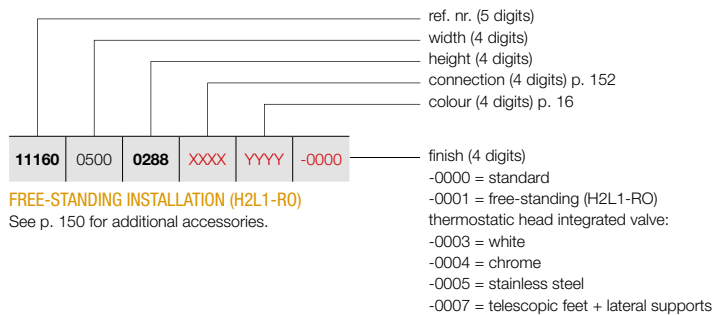

HOW TO ORDER VIOLA HORIZONTAL

Delivery time 15 - 30 working days
(transport duration not included)

FREE-STANDING INSTALLATION (H2L1-RO)

See p. 150 for additional accessories.

REFERENCE CODE CUSTOM MADE VIOLA HORIZONTAL						TECHNICAL DATA													
REF. NR.	width (L mm)	height (H mm)	75/65/20 (Watt)	55/45/20 (Watt)	n-exp.	weight (kg)	water content (l)	electr. resistance (Watt)											
REF. NR. VIOLA HORIZONTAL H2L1-RO : 11160																			
11160	1800	0288	XXXX	YYYY	-0000	4	1800	288	1429	743	1,28	31,28	7,67	-					
		0360				5	1800	360	1708	884	1,29	38,70	9,54	-					
		0433				6	1800	433	1980	1030	1,28	45,63	11,57	-					
		0505				7	1800	505	2241	1165	1,28	52,47	13,59	-					
		0578				8	1800	578	2497	1299	1,28	59,40	15,62	-					
		0650				9	1800	650	2743	1426	1,28	66,24	17,64	-					
		0723				10	1800	723	2988	1554	1,28	72,76	19,57	-					
		0795				11	1800	795	3226	1678	1,28	79,16	21,47	-					
		0868				12	1800	868	3461	1800	1,28	85,68	23,40	-					
		11160				2000	0288	XXXX	YYYY	-0000	4	2000	288	1588	826	1,28	34,76	8,52	-
							0360				5	2000	360	1898	982	1,29	43,00	10,60	-
							0433				6	2000	433	2200	1144	1,28	50,70	12,86	-
0505	7		2000	505	2490		1295				1,28	58,30	15,10	-					
0578	8		2000	578	2774		1443				1,28	66,00	17,36	-					
0650	9		2000	650	3048		1585				1,28	73,60	19,60	-					
0723	10		2000	723	3320		1727				1,28	80,84	21,74	-					
0795	11		2000	795	3584		1864				1,28	87,96	23,86	-					
0868	12		2000	868	3846		2000				1,28	95,20	26,00	-					
11160	2200		0288	XXXX	YYYY		-0000				4	2200	288	1747	909	1,28	38,24	9,37	-
			0360								5	2200	360	2088	1080	1,29	47,30	11,66	-
			0433								6	2200	433	2420	1258	1,28	55,77	14,15	-
		0505	7			2200		505	2739	1424	1,28	64,13	16,61	-					
		0578	8			2200		578	3051	1587	1,28	72,60	19,10	-					
		0650	9			2200		650	3353	1744	1,28	80,96	21,56	-					
		0723	10			2200		723	3652	1899	1,28	88,92	23,91	-					
		0795	11			2200		795	3942	2050	1,28	96,76	26,25	-					
		0868	12			2200		868	4231	2200	1,28	104,72	28,60	-					
		11160	2400			0288		XXXX	YYYY	-0000	4	2400	288	1906	991	1,28	41,71	10,22	-
						0360					5	2400	360	2278	1179	1,29	51,60	12,72	-
						0433					6	2400	433	2640	1373	1,28	60,84	15,43	-
0505	7			2400	505	2988	1554				1,28	69,96	18,12	-					
0578	8			2400	578	3329	1731				1,28	79,20	20,83	-					
0650	9			2400	650	3658	1902				1,28	88,32	23,52	-					
0723	10			2400	723	3984	2072				1,28	97,01	26,09	-					
0795	11			2400	795	4301	2237				1,28	105,55	28,63	-					
0868	12			2400	868	4615	2400				1,28	114,24	31,20	-					
11160	2600			0288	XXXX	YYYY	-0000				4	2600	288	2064	1073	1,28	45,19	11,08	-
				0360							5	2600	360	2467	1276	1,29	55,90	13,78	-
				0433							6	2600	433	2860	1487	1,28	65,91	16,72	-
		0505	7	2600				505	3237	1683	1,28	75,79	19,63	-					
		0578	8	2600				578	3606	1875	1,28	85,80	22,57	-					
		0650	9	2600				650	3962	2060	1,28	95,68	25,48	-					
		0723	10	2600				723	4316	2244	1,28	105,09	28,26	-					
		0795	11	2600				795	4659	2423	1,28	114,35	31,02	-					
		0868	12	2600				868	5000	2600	1,28	123,76	33,80	-